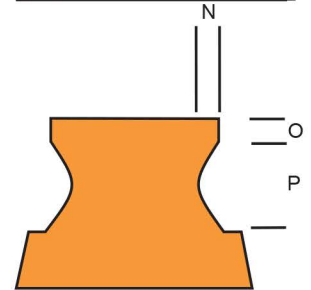

Orange 18" Black Base Cone with Reflective Collar

COLORS AVAILABLE

DIMENSIONS

A	18.00"
B	2.00"
C	1.50" DIAMETER
D	4.00"
E	6.00"
F	
G	
H	1.25"
I	.375"
J	10.50"
K	.10" WALL THICKNESS
L	.18" WALL THICKNESS
M	7.29"

CONE SIZE	BASE WEIGHT	TOTAL WEIGHT
18"	lbs	3.52 lbs

DETAIL "B"

N	.250" RECESS
O	.250"
P	.75"

Base portion

Notes:

- Conical section manufactured from 100% recyclable fluorescent orange PVC
- Conical section also available in 100% recyclable fluorescent yellow - green PVC
- Base manufactured from 100% post industrial recycled black PVC

Circle Interlock System DETAIL "A"