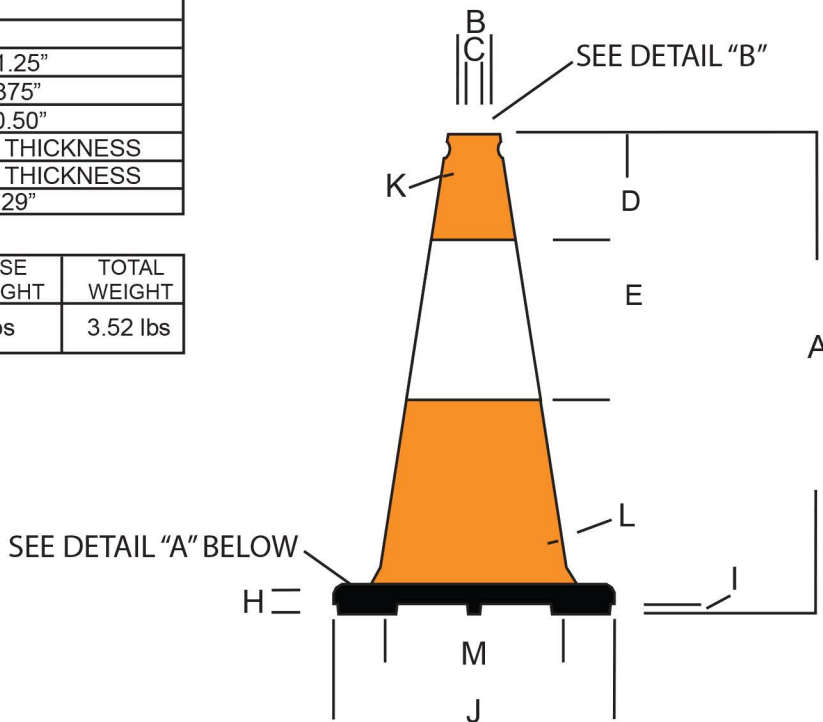

Orange 18" Black Base Cone with Reflective Collar

COLORS AVAILABLE

DIMENSIONS

A	18.00"
B	2.00"
C	1.50" DIAMETER
D	4.00"
E	6.00"
F	
G	
H	1.25"
I	.375"
J	10.50"
K	.10" WALL THICKNESS
L	.18" WALL THICKNESS
M	7.29"

CONE SIZE	BASE WEIGHT	TOTAL WEIGHT
18"	lbs	3.52 lbs

DETAIL "B"

N	.250" RECESS
O	.250"
P	.75"

Base portion

Notes:

- Conical section manufactured from 100% recyclable fluorescent orange PVC
- Conical section also available in 100% recyclable fluorescent yellow - green PVC
- Base manufactured from 100% post industrial recycled black PVC

Circle Interlock System DETAIL "A"